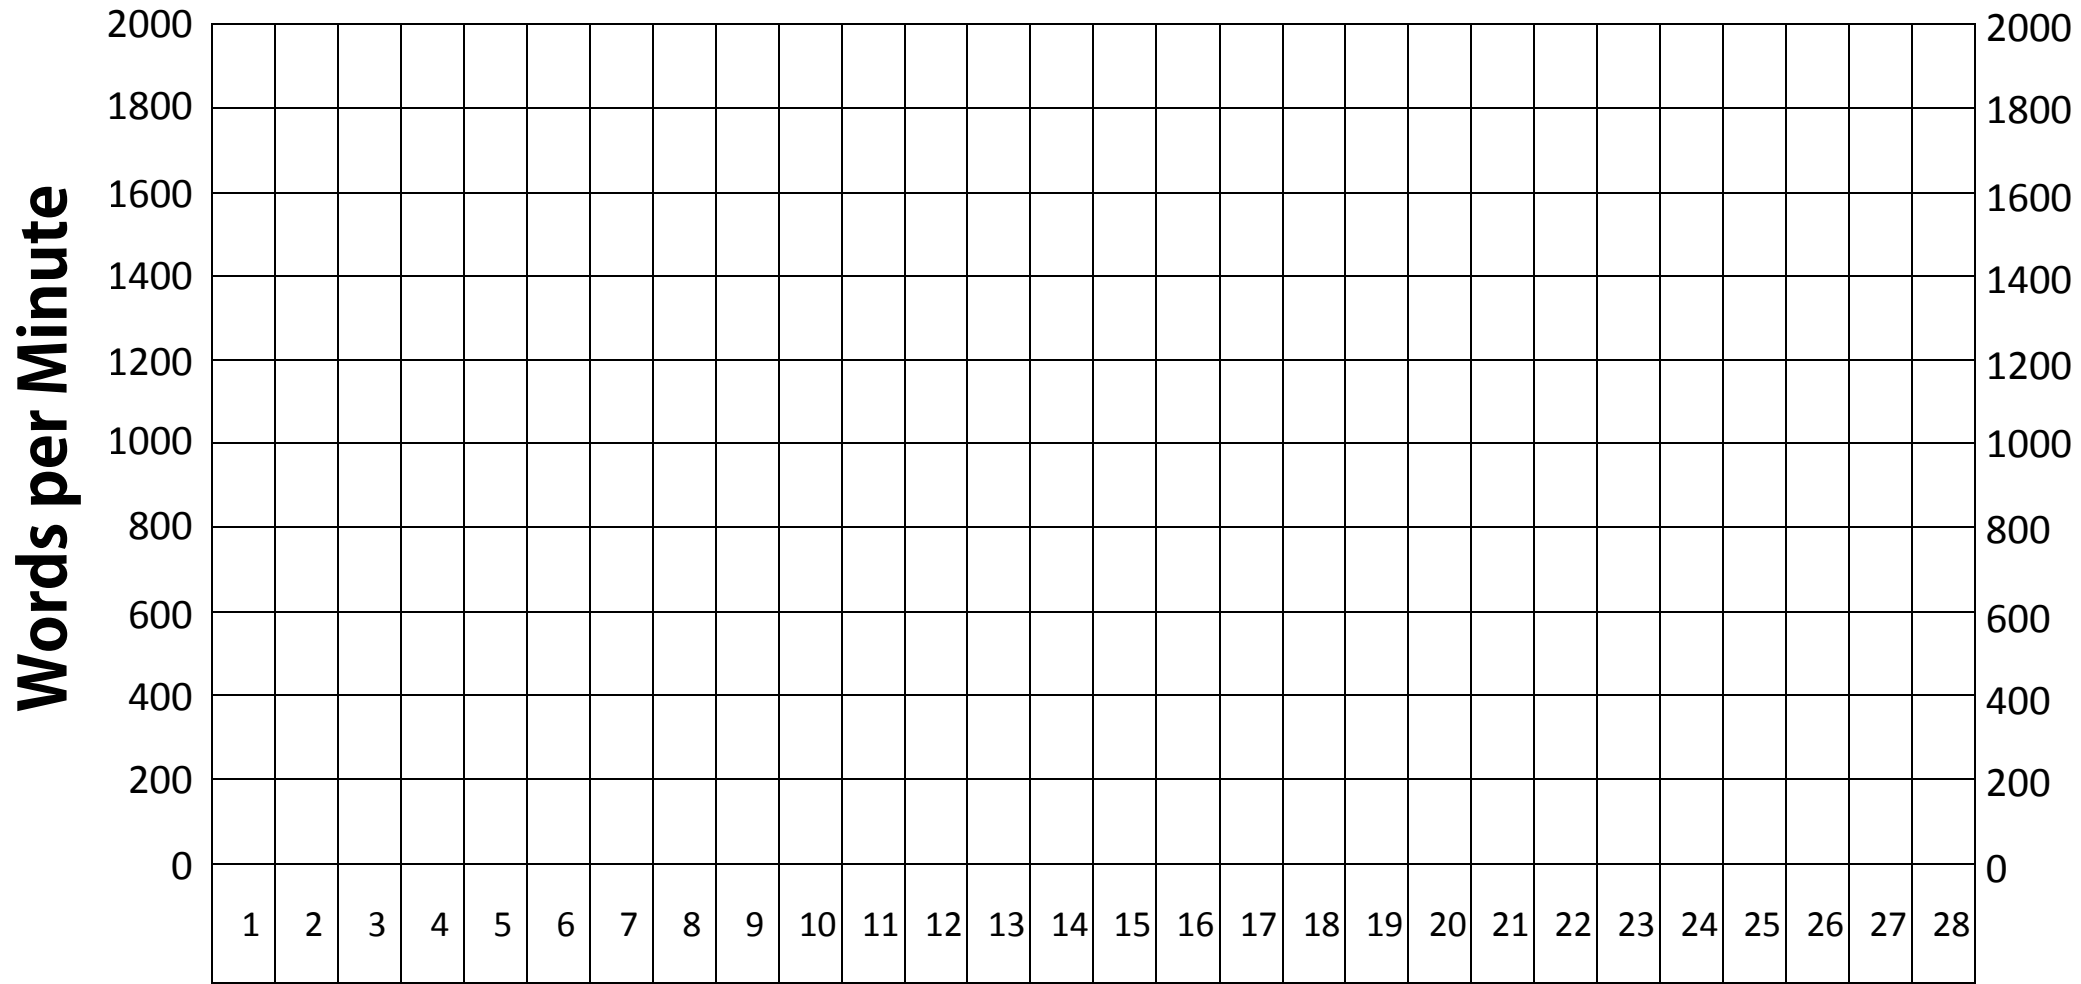

Reading Fluency Class Run Chart

Reading Assessment

©From LtoJ Consulting Group, Inc.