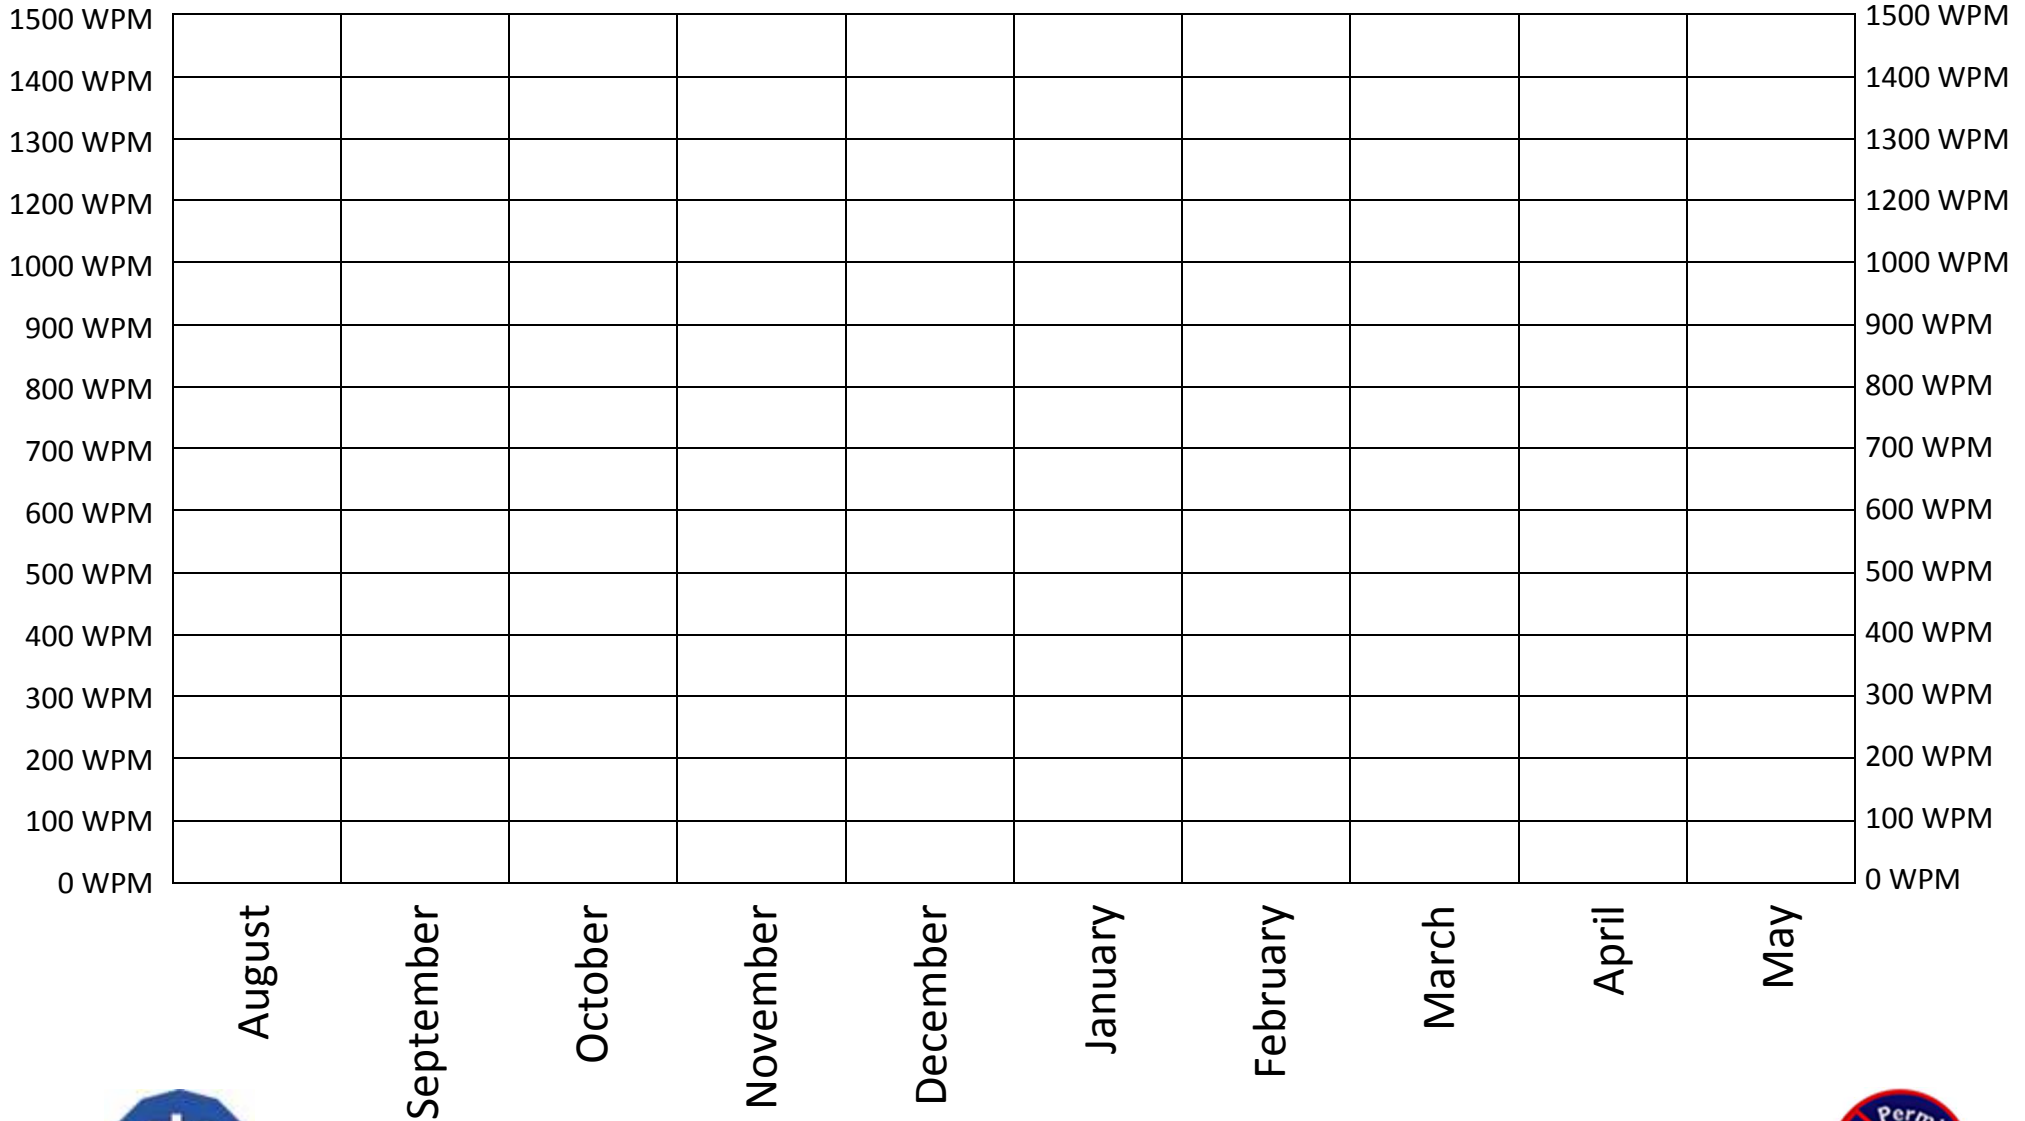

Reading Fluency Run Chart for Grade _____

©From LtoJ Consulting Group, Inc.