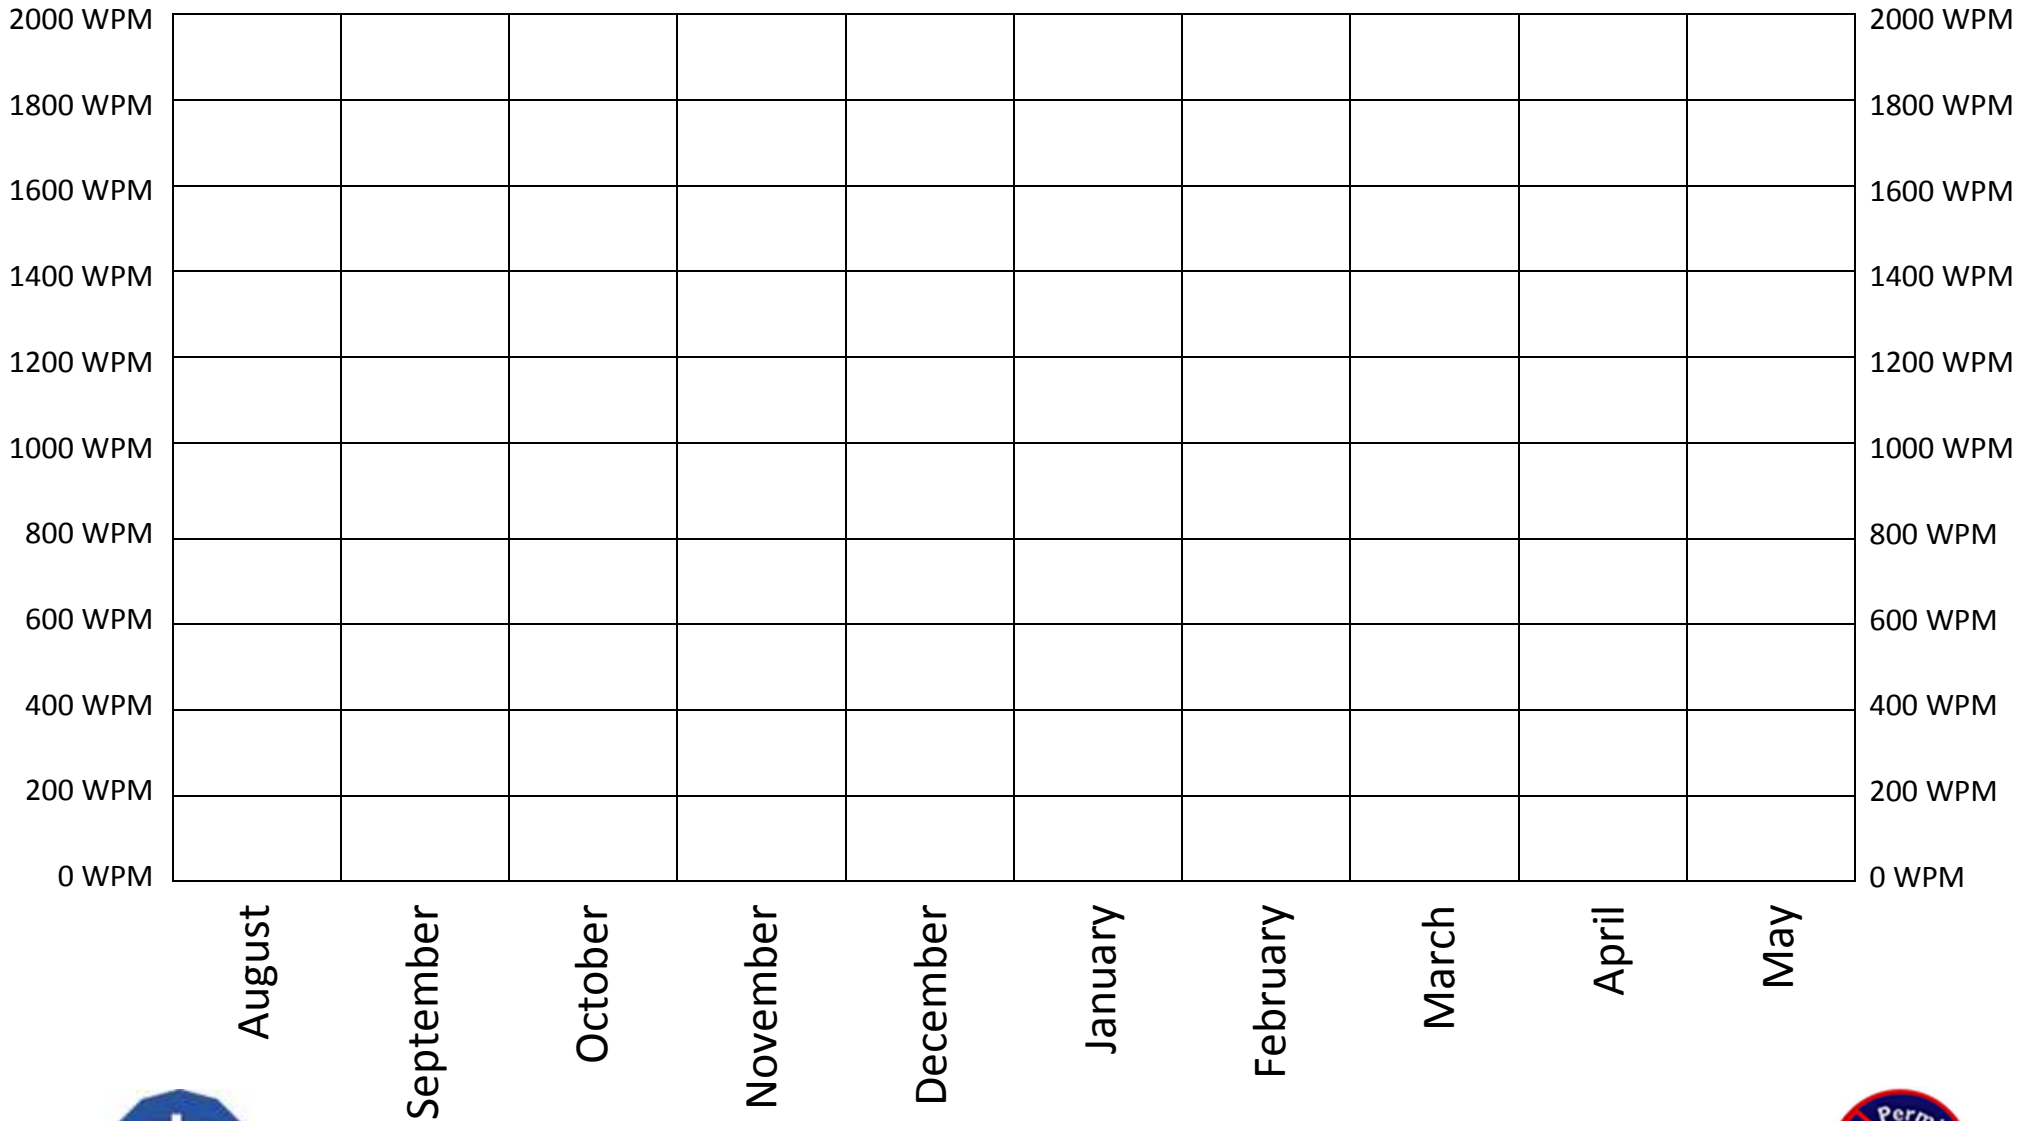

Reading Fluency Run Chart for Grade _____

©From LtoJ Consulting Group, Inc.