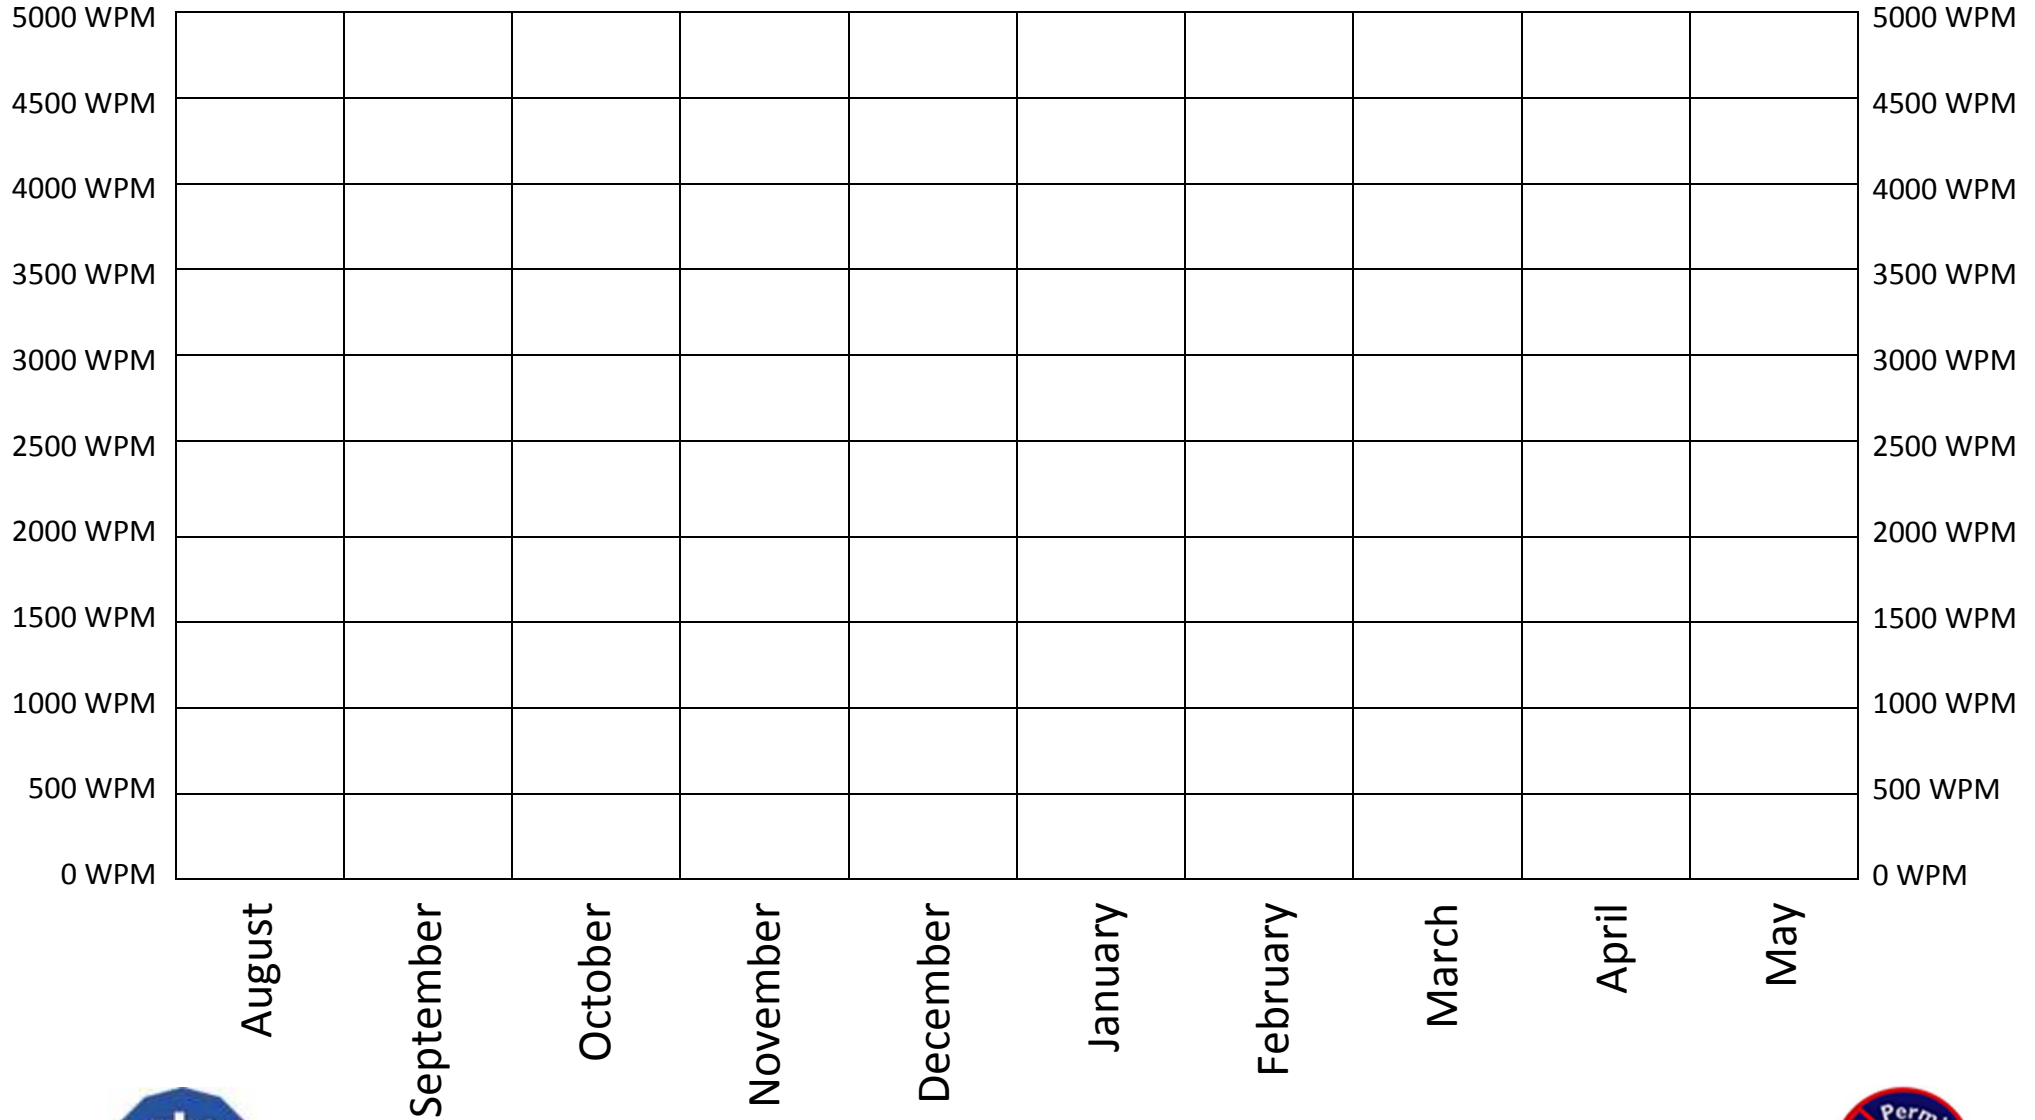

Reading Fluency Run Chart for Grade _____

©From LtoJ Consulting Group, Inc.