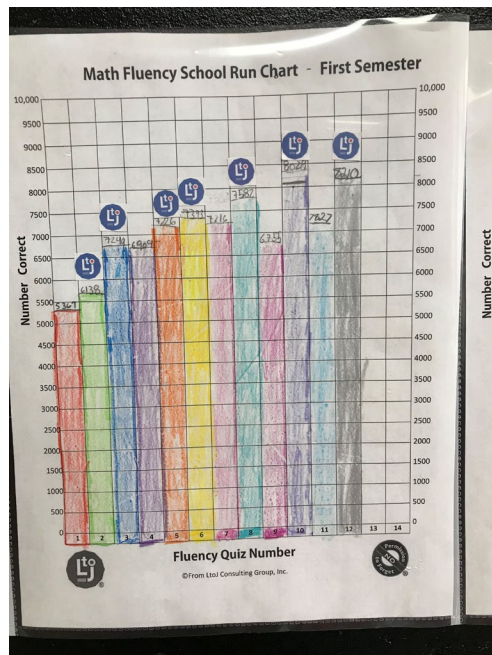

Onlinelabels.com sells miniature labels that work very well for designating ATB's for student, class or school run charts.

The item number is OL2050WX

The order is for 250 label sheets, each with 221 labels per sheet. That's 55,250 all together. A lot of celebration! The directions for printing with Adobe Reader. Instructions are at <https://www.onlinelabels.com/instructions/OL2050WX>