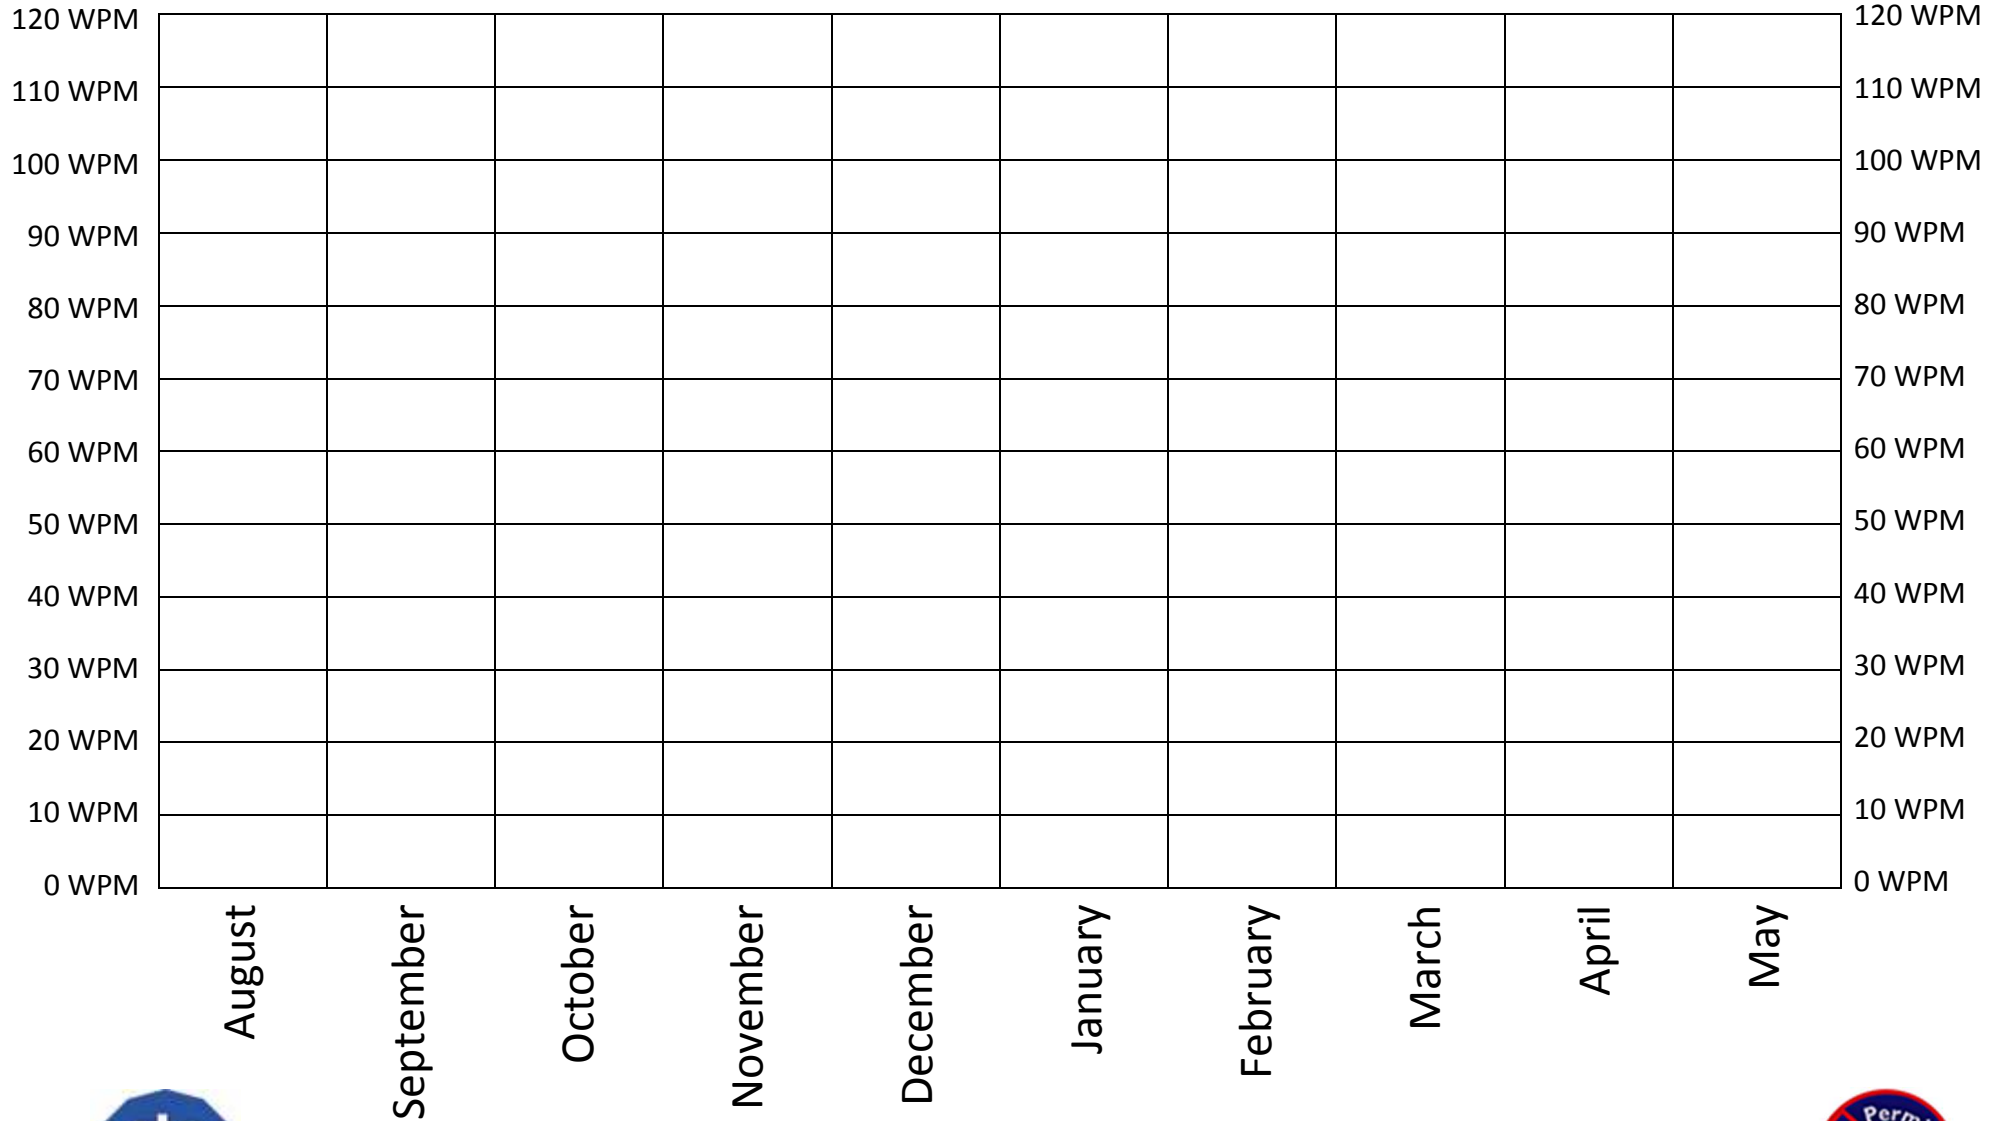

Reading Fluency Run Chart for Grade _____

©From LtoJ Consulting Group, Inc.