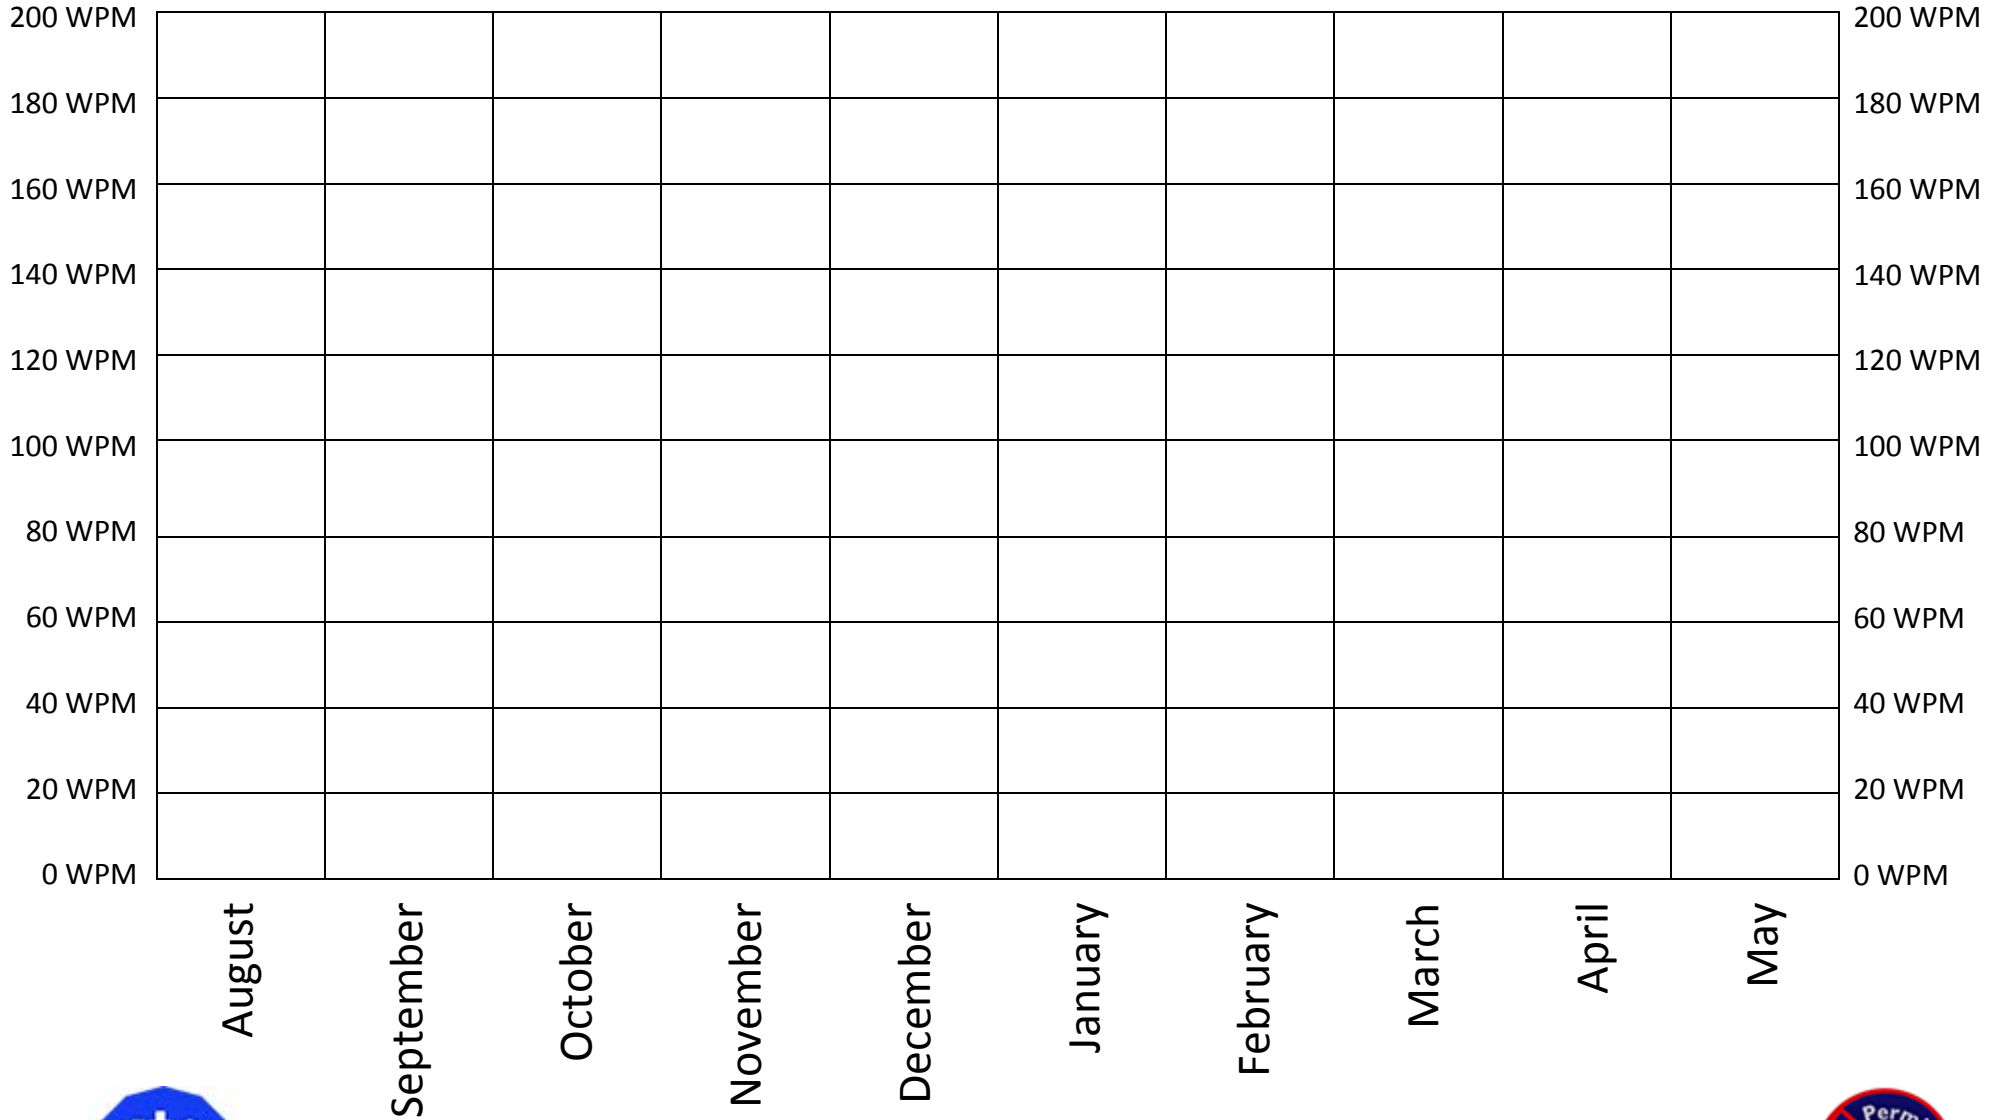

# Reading Fluency Run Chart for Grade \_\_\_\_\_

©From LtoJ Consulting Group