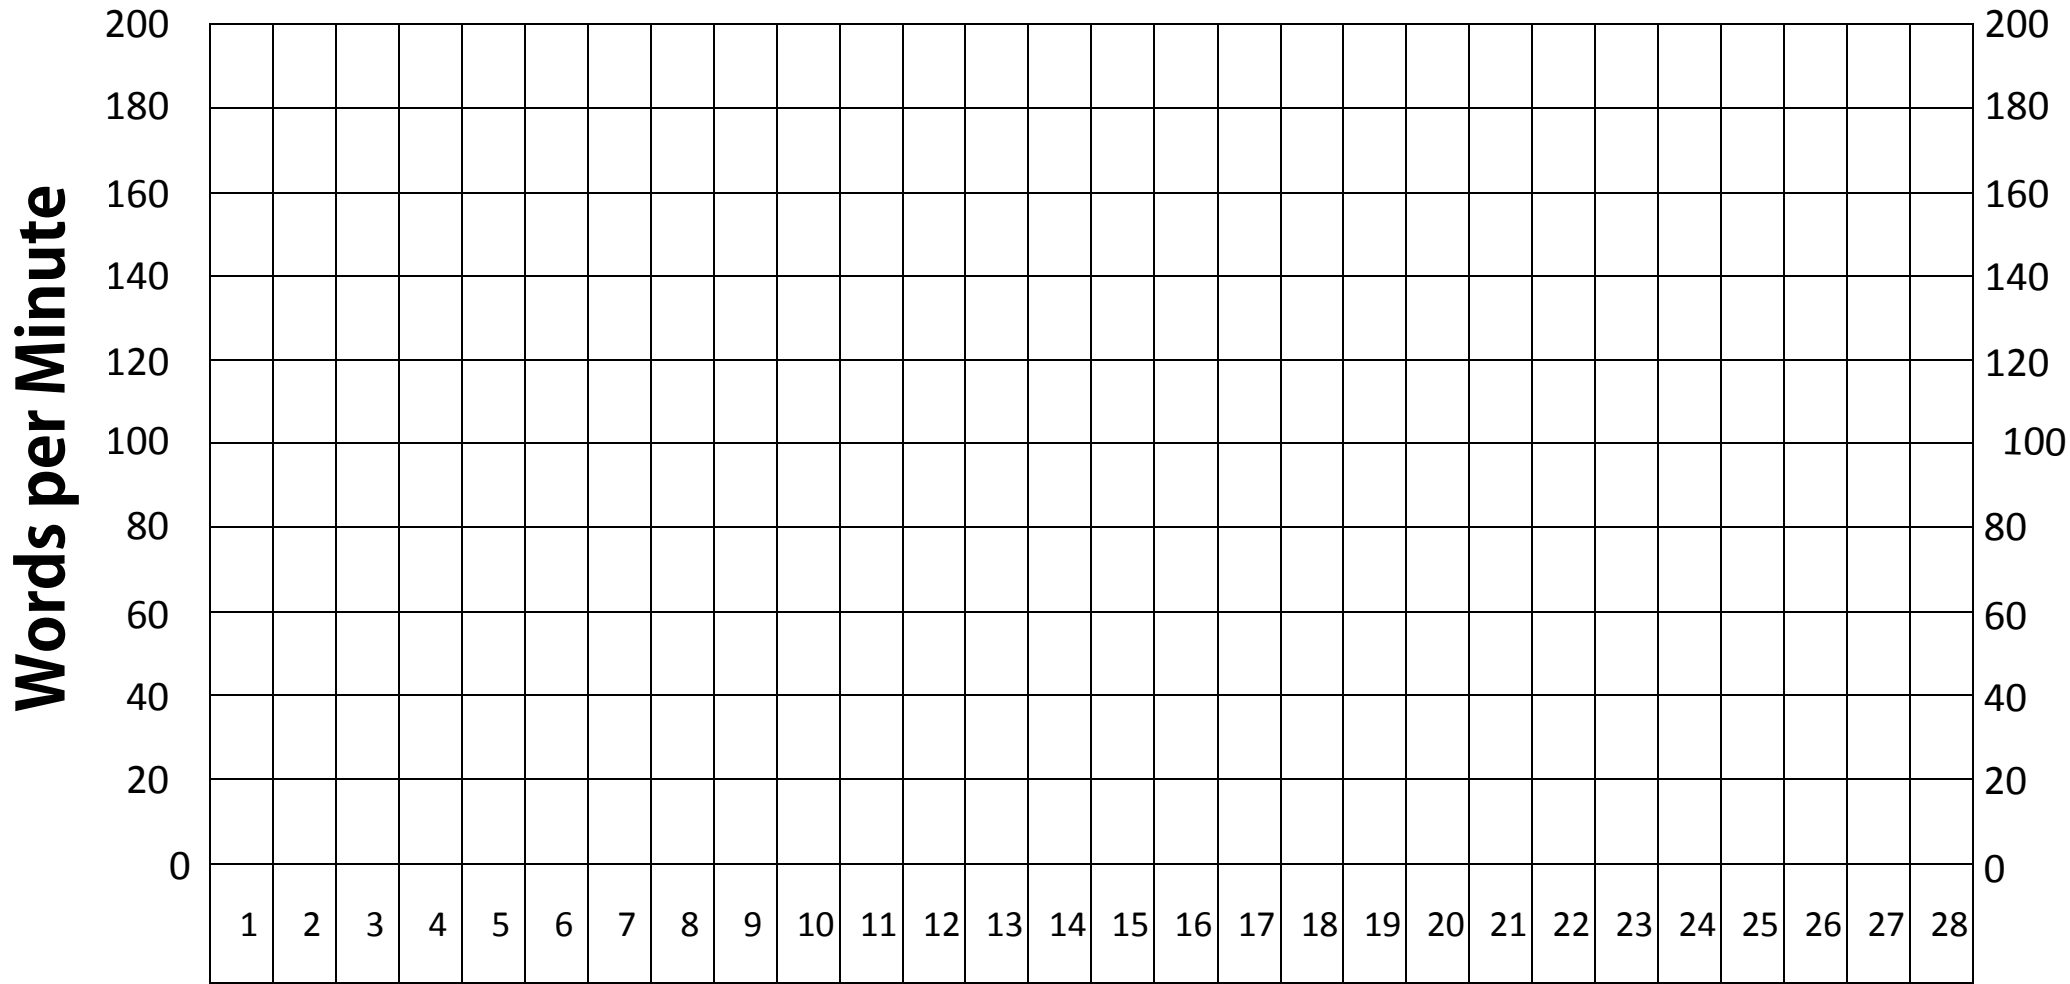

Reading Fluency Student Run Chart for _____

Reading Assessment